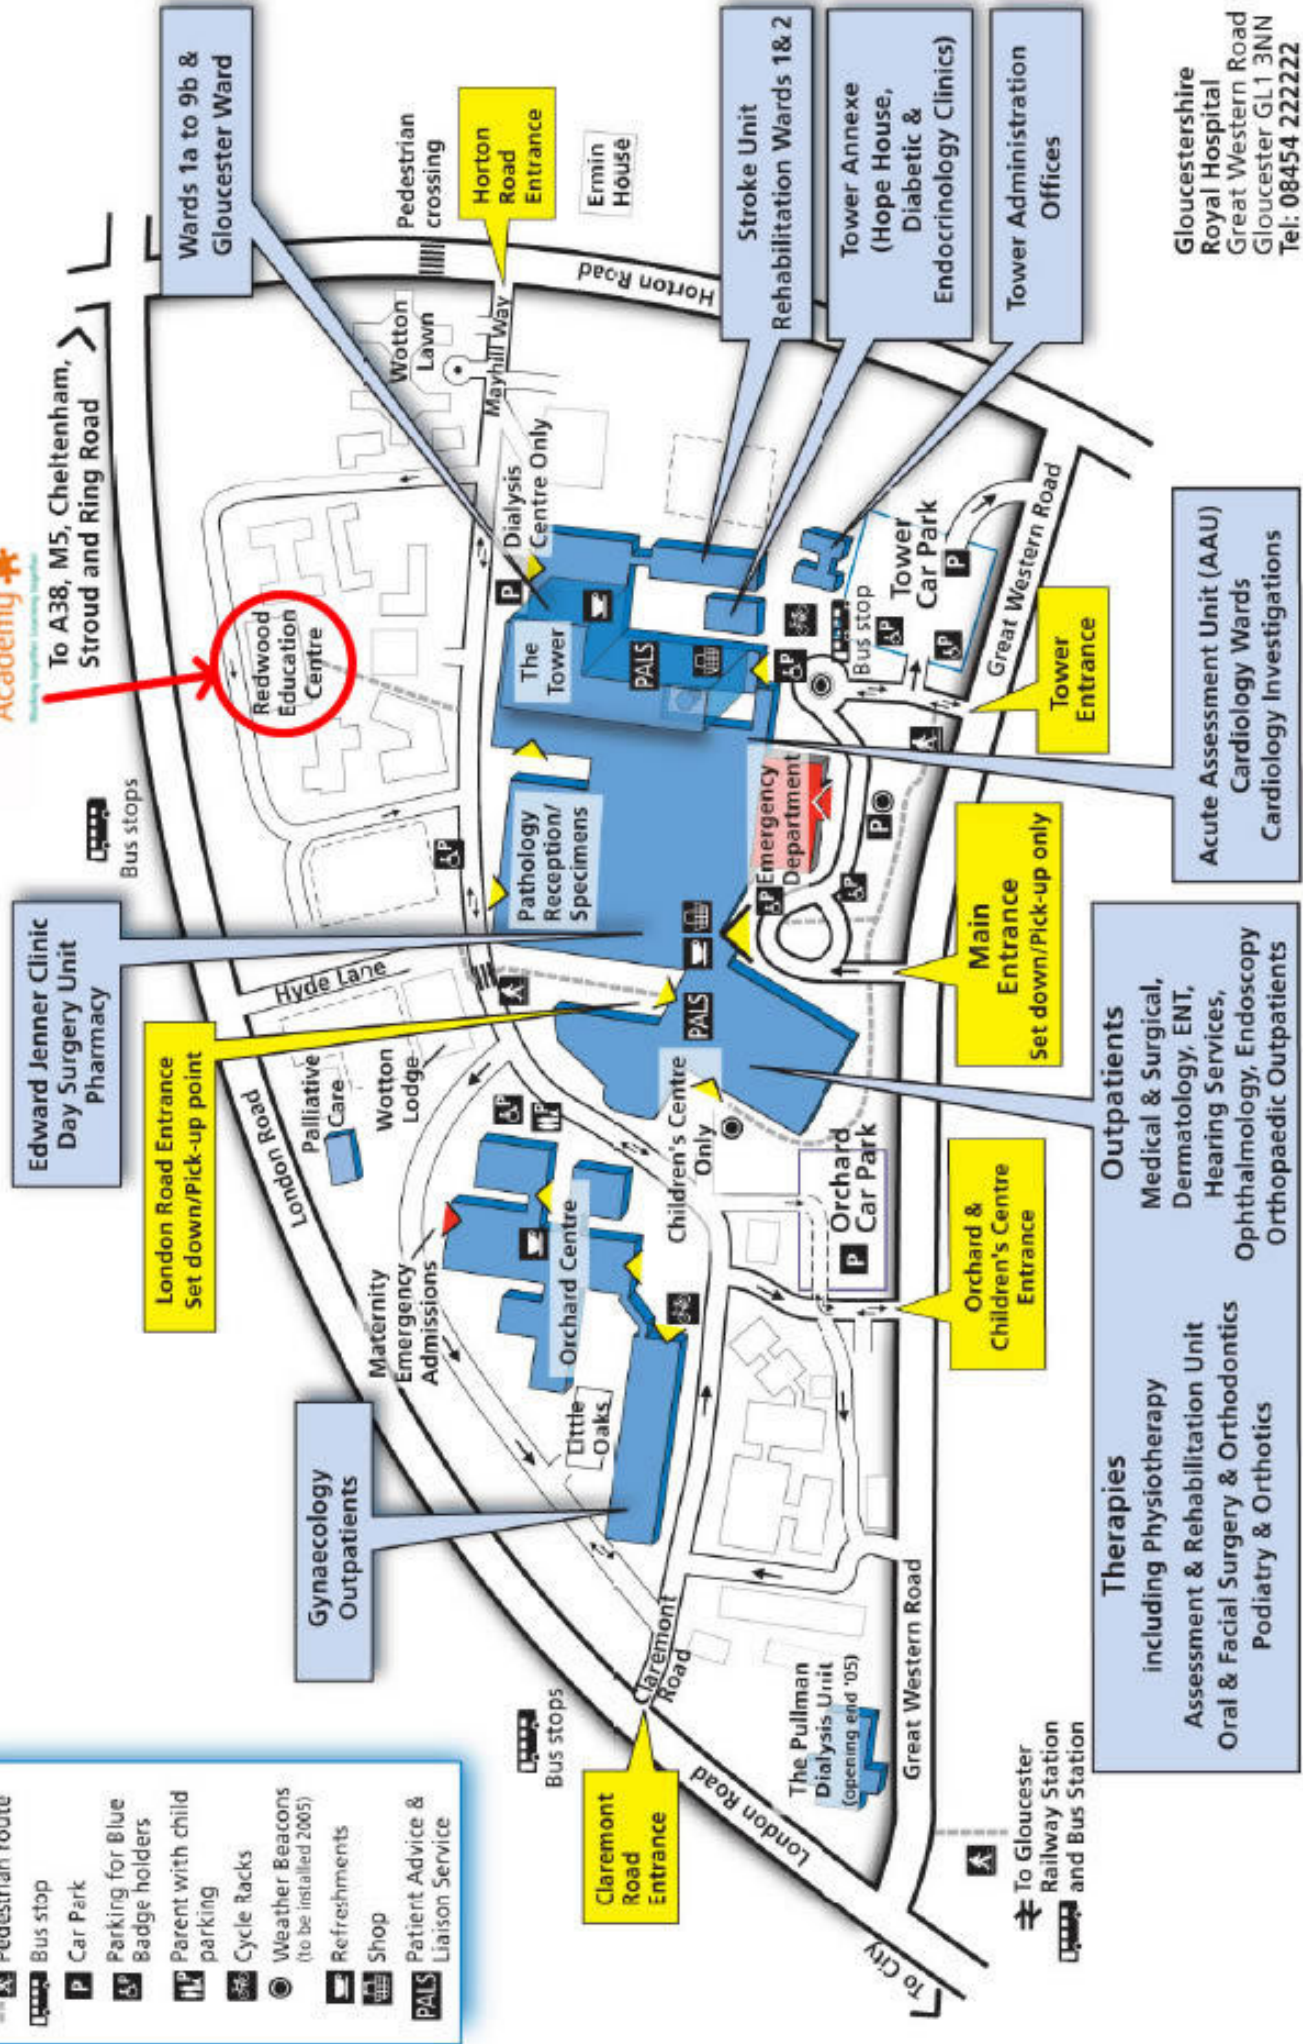

Gloucestershire Royal Hospital Site Map

From Summer 2005

Key to symbols

- Public entrance
- Pedestrian route
- Bus stop
- Car Park
- Parking for Blue Badge holders
- Parent with child parking
- Cycle Racks
- Weather Beacons (to be installed 2005)
- Refreshments
- Shop
- Patient Advice & Liaison Service

Gloucestershire
Royal Hospital
Great Western Road
Gloucester GL1 3NN
Tel: 08454 22222